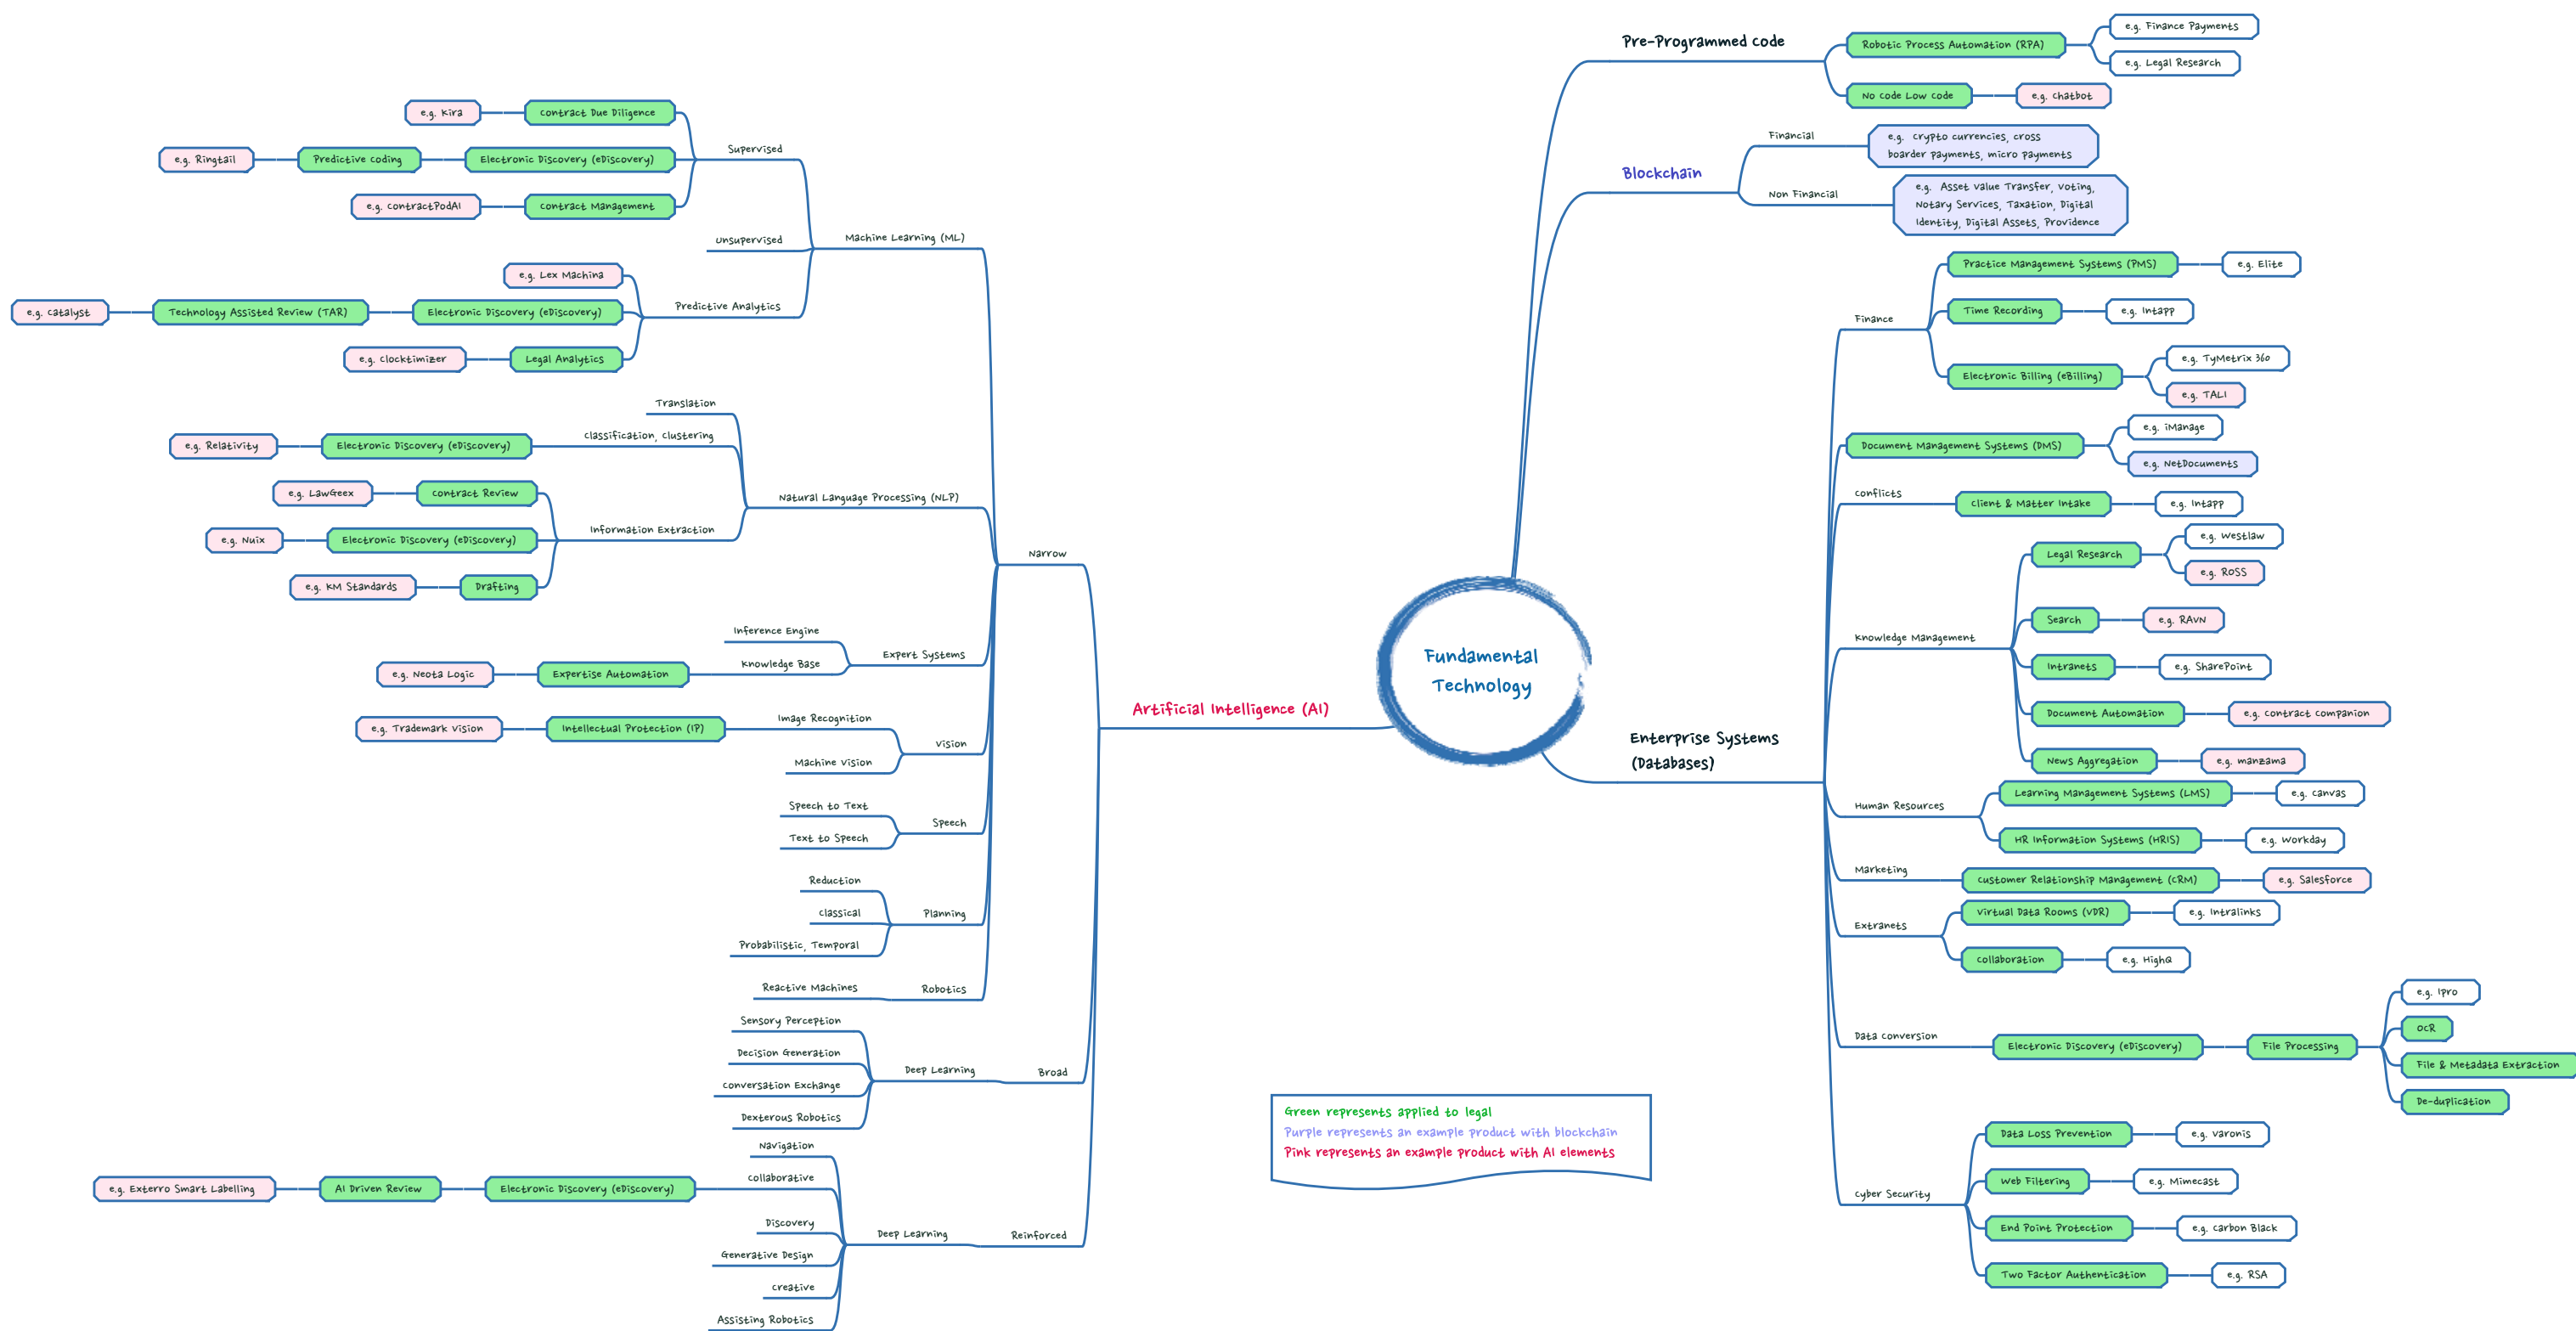

# Information Processing in Legal Services

Green represents applied to legal  
 Purple represents an example product with blockchain  
 Pink represents an example product with AI elements